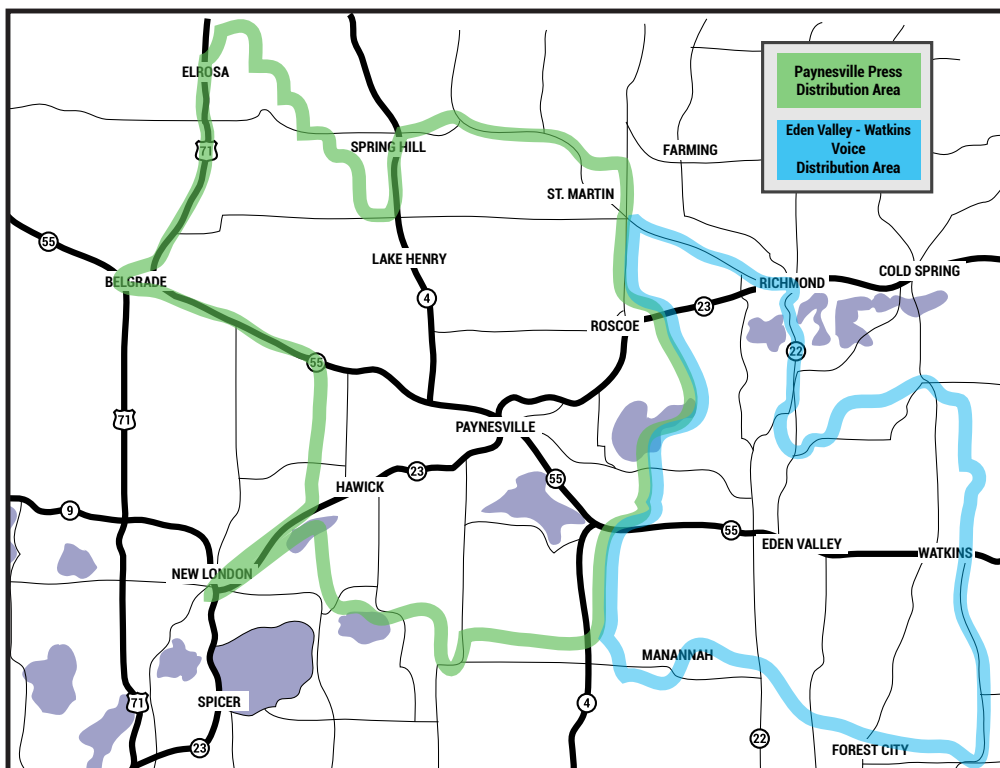

The Eden Valley-Watkins Voice (700) is a weekly, paid circulation newspaper distributed on Wednesday in both print and online. It is a broadsheet product and is mailed second class at the Eden Valley Post Office. The Eden Valley-Watkins Voice is printed on a web press and is 21 1/4" x 11". Each page is divided into 6 - 1.73" columns.

The Classy Canary (36,000) is a tabloid-sized common supplement carried in the Paynesville Press and many other participating paid circulation newspapers. It gives advertisers broad-area coverage. Other participating newspapers are: Alexandria, Glenwood, Wadena, Benson, Morris, Sauk Centre, Elbow Lake, Wheaton, Hoffman, and Long Prairie.

SATURATION INFORMATION

Saturation – Press/Voice/Press Sample (7500) The first week of each month we provide a total market coverage (TMC) of the areas outlined on the map. This distribution means our subscribers receive their regular issue of the Paynesville Press and/or the Eden Valley/Watkins Voice and the non-subscribers, both homes & businesses, in the areas outlined on the map in blue and green, receive a free copy of either the Paynesville Press or EV/W Voice depending on their location.

**Unique opportunity.
Best coverage of this area.**

**Contact our ad sales team
for a full list of advertising
opportunities!**

adsales@paynesvillepress.com